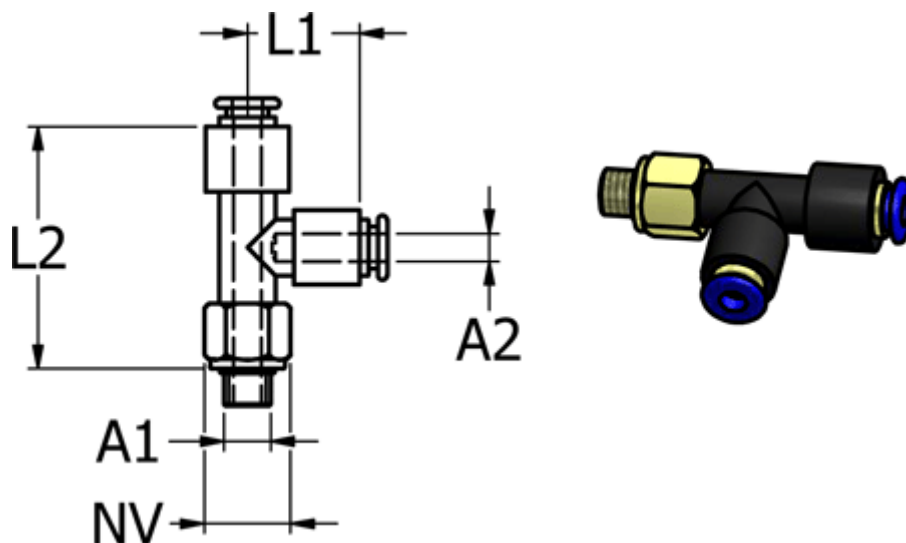

Article number: 586PDG186

Description: Mini Push-in PDG186, Tee, swivel, $\text{Ø}6/\text{Ø}6/\text{G } 1/8''$

Measures

| | |
|-----------------------|-----------|
| Ext. hose diameter A2 | = 6 mm |
| L1 | = 16 |
| L2 | = 32.5 |
| NV | = 14 |
| Thread A1 | = G 1/8'' |